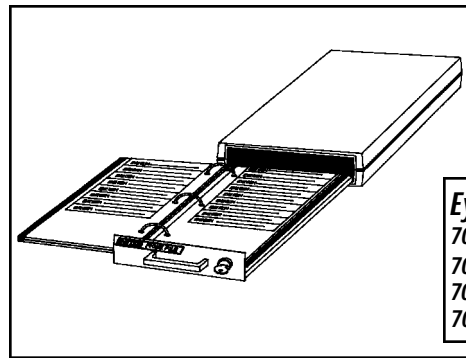

Eye Com 3000

Full Size COM Reader

The Eye Com 3000 is designed for viewing both COM and Source Document microfiche at 100% of original size. With full size 11" x 14" screen and dual lens option, the Eye Com 3000 features large, easy-to-read character display and viewing versatility.

While the 3000 offers the full size viewing advantage, its compact desktop design saves space.

Standard Features

- Interchangeable lens capability
- Unique floating lens system
- Drive belt focusing for razor sharp images — no backlash
- Compact design saves desk space
- Lightweight and easy to move
- Simplicity of design for low maintenance
- Fanless convection cooling — absolute silent operation

Eye Com Fiche File
7064 Fiche File
7065 With Lock
7066 With Turntable
7067 With Lock & Turntable

SPECIFICATIONS

Screen Size:	11" H x 14" W (279mm x 355mm)
Magnifications:	21X, 24X (Source), 32X, 36X, 42X (COM, Source), 48X (COM, Source), 60X, 72X (COM), 90X
Dimensions:	17-1/2" H x 16" W x 18" D (444mm x 406mm x 457mm)
Weight:	13 lbs. (5.9 kg)
Lamp:	FLT, 25W, 13.8V

Your Eye Com Dealer is: