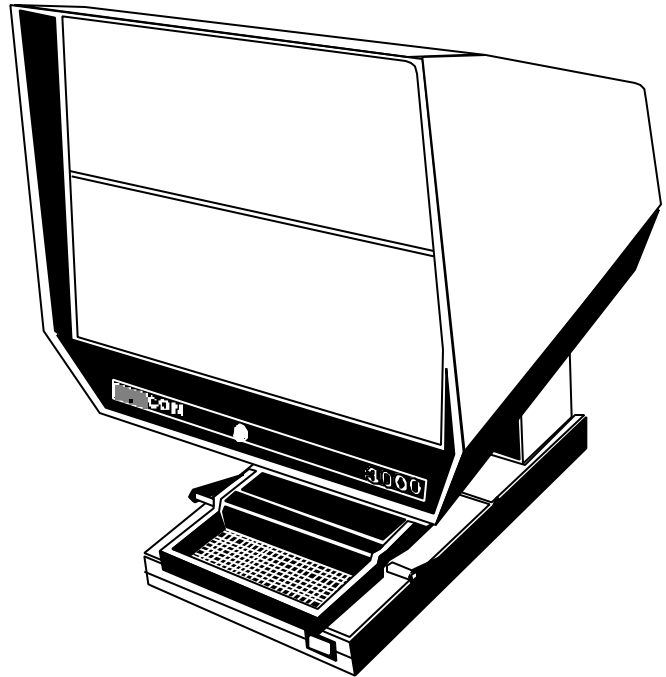

Eye Com 3000

Full Size COM Reader

The Eye Com 3000 is designed for viewing both COM and Source Document microfiche at 100% of original size. With full size 11" x 14" screen and dual lens option, the Eye Com 3000 features large, easy-to-read character display and viewing versatility.

While the 3000 offers the full size viewing advantage, its compact desktop design saves space.

Standard Features

- Interchangeable lens capability
- Unique floating lens system
- Drive belt focusing for razor sharp images — no backlash
- Compact design saves desk space
- Lightweight and easy to move
- Simplicity of design for low maintenance
- Fanless convection cooling — absolute silent operation

Eye Com Fiche File
7064 Fiche File
7065 With Lock
7066 With Turntable
7067 With Lock & Turntable

SPECIFICATIONS

Screen Size:	11" H x 14" W (279mm x 355mm)
Magnifications:	21X, 24X (Source), 32X, 36X, 42X (COM, Source), 48X (COM, Source), 60X, 72X (COM), 90X
Dimensions:	17-1/2" H x 16" W x 18" D (444mm x 406mm x 457mm)
Weight:	13 lbs. (5.9 kg)
Lamp:	FLT, 25W, 13.8V

Your Eye Com Dealer is: