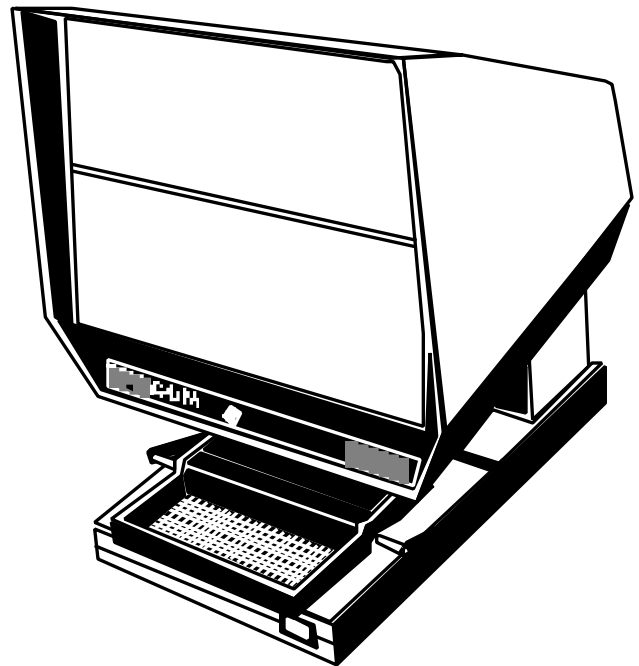

Dustcover protects reader from smoke, dust and other airborne materials which may affect performance.

EC2000

90% COM READER

The Eye Com 2000 combines the features of the Eye Com 1000 -- compact size and a high level of brightness -- with the advantages of a full size reader -- a larger character size display, 90% of original size. The Eye Com 2000 uses little desk or counter space and gives you a clear, bright, easy-to-read image. (Fiche File sold separately)

EC2000

90% COM Reader

The Eye Com 2000 is designed for viewing both COM and Source Document microfiche at 90% of original size. Primarily a 90% COM reader, the 2000 covers all standard formats while providing a sharp, bright, easy to read image.

The 2000 features the benefits of larger character display while maintaining a compact, light-weight profile. Design simplicity is the key to this trouble-free, low-maintenance reader.

Standard Features

Your Eye Com Dealer is:

Eye Com Fiche File

- 7064 *Fiche File*
- 7065 *With Lock*
- 7066 *With Turntable*
- 7067 *With Lock & Turntable*

SPECIFICATIONS

Screen Size:	9-7/8" H x 12-5/8" W (251mm x 321mm)
Magnifications:	19X, 21X, 29X, 32X, 38X (42X COM), 43X (48X COM), 52X, 65X (72X COM), 80X
Dimensions:	15-7/8"H x 14-7/8"W x 17"D (403mm x 378mm x 432mm)
Weight:	11.5 lbs. (5.2 kg)
Lamp:	FLT, 25W, 13.8V