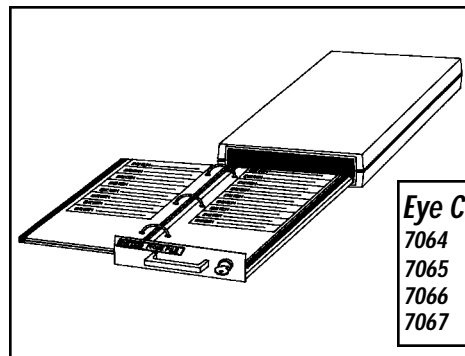

Dustcover protects reader from smoke, dust and other airborne materials which may affect performance.

EC2000

90% COM READER

The Eye Com 2000 combines the features of the Eye Com 1000 -- compact size and a high level of brightness -- with the advantages of a full size reader -- a larger character size display, 90% of original size. The Eye Com 2000 uses little desk or counter space and gives you a clear, bright, easy-to-read image. (Fiche File sold separately)

EC2000

90% COM Reader

The Eye Com 2000 is designed for viewing both COM and Source Document microfiche at 90% of original size. Primarily a 90% COM reader, the 2000 covers all standard formats while providing a sharp, bright, easy to read image.

The 2000 features the benefits of larger character display while maintaining a compact, light-weight profile. Design simplicity is the key to this trouble-free, low-maintenance reader.

Standard Features

Your Eye Com Dealer is:

Eye Com Fiche File

- 7064 *Fiche File*
- 7065 *With Lock*
- 7066 *With Turntable*
- 7067 *With Lock & Turntable*

SPECIFICATIONS

Screen Size:	9-7/8" H x 12-5/8" W (251mm x 321mm)
Magnifications:	19X, 21X, 29X, 32X, 38X (42X COM), 43X (48X COM), 52X, 65X (72X COM), 80X
Dimensions:	15-7/8"H x 14-7/8"W x 17"D (403mm x 378mm x 432mm)
Weight:	11.5 lbs. (5.2 kg)
Lamp:	FLT, 25W, 13.8V