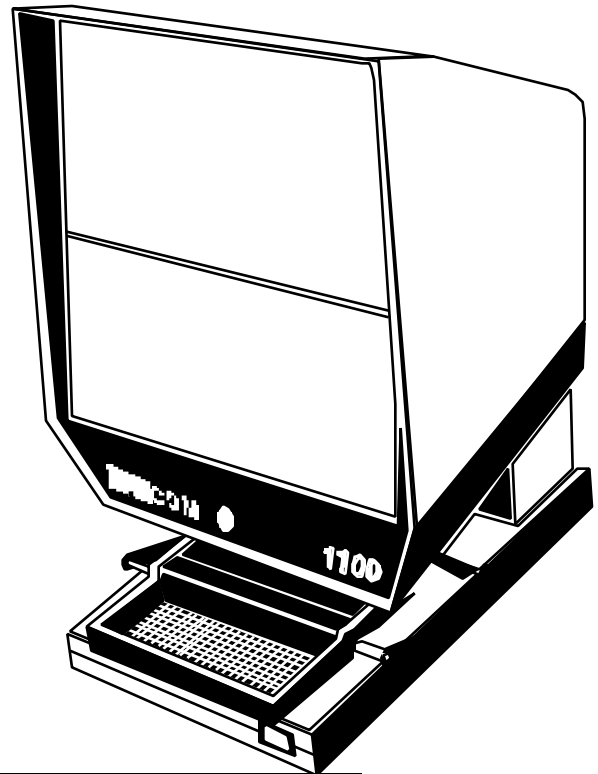

EC1100

Full Size Source Reader

The Eye Com 1100 is designed for viewing both Source Document at 100% and COM at 75% of original size. Dual lens capability offers greater viewing versatility and compact desktop design saves space.

Standard Features

- Interchangeable lens capability
- Unique floating lens system — assures constant focus over entire film area
- Drive belt focusing for razor sharp images — no backlash
- Compact design saves valuable desk space
- Light weight — easy to move
- Simplicity of design for low maintenance
- Fanless convection cooling — absolute silent operation

Eye Com Fiche File

- 7064 Fiche File
- 7065 With Lock
- 7066 With Turntable
- 7067 With Lock & Turntable

SPECIFICATIONS

Screen Size:	11"H x 11" W (279mm x 279mm)
Magnifications:	24X (Source), 27X, 32X(42X COM), 36X (48X COM), 42X (Source), 54X (72X COM), 68X,
Dimensions:	17-1/2"H x 13-1/4"W x 14-1/2"D (444mm x 336mm x 368mm)
Weight:	12 lbs. (5.4 kg)
Lamp:	FLT, 25W, 13.8V

Your Eye Com Dealer is: