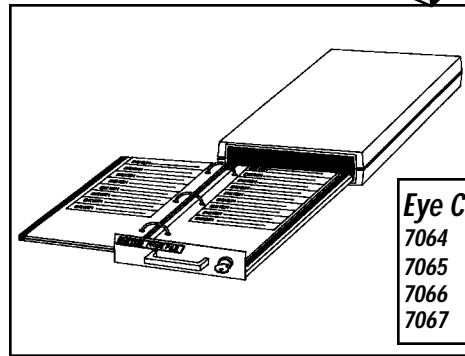

EC1100

Full Size Source Reader

The Eye Com 1100 is designed for viewing both Source Document at 100% and COM at 75% of original size. Dual lens capability offers greater viewing versatility and compact desktop design saves space.

Standard Features

- Interchangeable lens capability
- Unique floating lens system — assures constant focus over entire film area
- Drive belt focusing for razor sharp images — no backlash
- Compact design saves valuable desk space
- Light weight — easy to move
- Simplicity of design for low maintenance
- Fanless convection cooling — absolute silent operation

Eye Com Fiche File

- 7064 Fiche File
- 7065 With Lock
- 7066 With Turntable
- 7067 With Lock & Turntable

SPECIFICATIONS

Screen Size:	11"H x 11" W (279mm x 279mm)
Magnifications:	24X (Source), 27X, 32X(42X COM), 36X (48X COM), 42X (Source), 54X (72X COM), 68X,
Dimensions:	17-1/2"H x 13-1/4"W x 14-1/2"D (444mm x 336mm x 368mm)
Weight:	12 lbs. (5.4 kg)
Lamp:	FLT, 25W, 13.8V

Your Eye Com Dealer is: