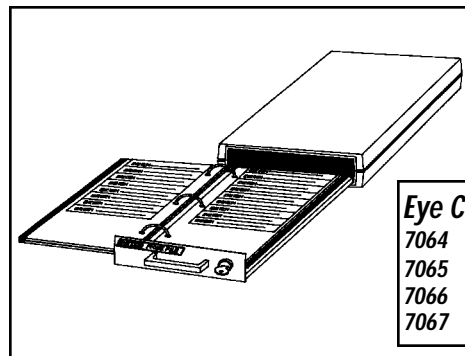

EC1000

75% COM Reader

The Eye Com 1000 is designed for viewing both COM and Source Document microfiche at 75% of original size. Primarily a 75% COM reader, the 1000 covers all standard formats while providing a sharp, bright, easy to read image.

Our most compact, lightweight reader, the 1000 stands 14" high and weighs only 10 lbs. Design simplicity is the key to this trouble-free, low-maintenance reader.

Standard Features

- Interchangeable lens capability
- Unique floating lens system — assures constant focus over entire film area
- Drive belt focusing for razor sharp images — no backlash
- Compact design saves valuable desk space
- Light weight — easy to move
- Simplicity of design for low maintenance
- Fanless convection cooling — absolute silent operation

Your Eye Com Dealer is:

Eye Com Fiche File

- 7064 *Fiche File*
- 7065 *With Lock*
- 7066 *With Turntable*
- 7067 *With Lock & Turntable*

SPECIFICATIONS

Screen Size:	8-1/4"H x 10-3/4" W (210mm x 273mm)
Magnifications:	16X, 18X (3/4 24X), 24X (Source), 27X, 32X (42X COM), 36X (48X COM), 42X, 54X (72X COM), 68X
Dimensions:	14"H x 12-3/8"W x 15"D (356mm x 314mm x 381mm)
Weight:	10 lbs. (4.5 kg)
Lamp:	FLT, 28W, 13.8V