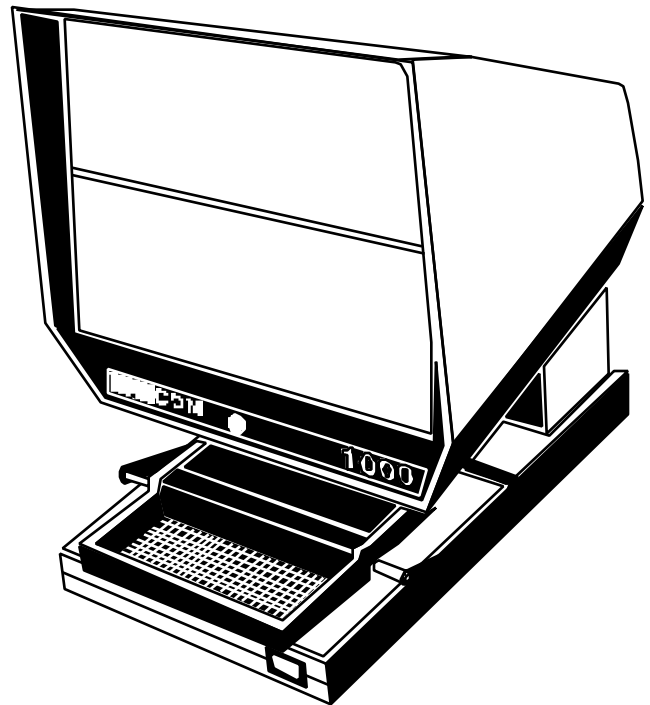

EC1000

75% COM Reader

The Eye Com 1000 is designed for viewing both COM and Source Document microfiche at 75% of original size. Primarily a 75% COM reader, the 1000 covers all standard formats while providing a sharp, bright, easy to read image.

Our most compact, lightweight reader, the 1000 stands 14" high and weighs only 10 lbs. Design simplicity is the key to this trouble-free, low-maintenance reader.

Standard Features

- Interchangeable lens capability
- Unique floating lens system — assures constant focus over entire film area
- Drive belt focusing for razor sharp images — no backlash
- Compact design saves valuable desk space
- Light weight — easy to move
- Simplicity of design for low maintenance
- Fanless convection cooling — absolute silent operation

Your Eye Com Dealer is:

Eye Com Fiche File

- 7064 *Fiche File*
- 7065 *With Lock*
- 7066 *With Turntable*
- 7067 *With Lock & Turntable*

SPECIFICATIONS

Screen Size:	8-1/4"H x 10-3/4" W (210mm x 273mm)
Magnifications:	16X, 18X (3/4 24X), 24X (Source), 27X, 32X (42X COM), 36X (48X COM), 42X, 54X (72X COM), 68X
Dimensions:	14"H x 12-3/8"W x 15"D (356mm x 314mm x 381mm)
Weight:	10 lbs. (4.5 kg)
Lamp:	FLT, 28W, 13.8V