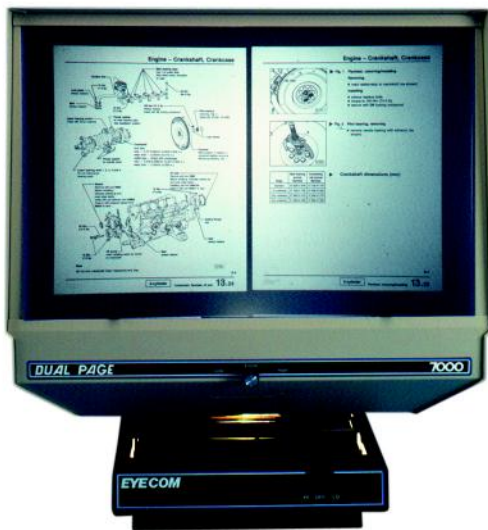

Eye Com Speciality Readers

The **Eye Com 3100 Jumbo Fiche Reader** is designed specifically for viewing European auto service fiche from BMW, Porsche, Audi, Peugeot, to Volkswagen 7" x 9" Jumbo Size Fiche.

The **Eye Com 6000 Engineering Reader** with its 20" wide X 13" high screen is designed to view 35mm aperture cards, engineering, and architectural drawings at a full field blowback. The Eye Com 6000 has an optional Snap on Rollfilm attachment for viewing 16mm/35mm rollfilm.

The **Eye Com 7000 Dual Page Reader** offers you the highest quality image of any dual page reader on the market. The high quality optics systems assures you of maximum light output. The 7000 has a standard 4" x 7-5/8" tab carrier with a Dual 4" x 6" carrier as optional. The Eye Com 7000 also has a snap on rollfilm attachment option for viewing rollfilm.

Eye Com 3100 Jumbo Fiche Specifications:

Screen Size: 11"wide x 14" high(279mm x355mm)
Magnifications: 21X, 24X(Source), 32X,
36X, 42X(COM/Source),
48X(COM/Source), 60X,
72x(COM), 90X
Dimensions: 19-7/8"H x 17-3/4"W x 16-1/4"D
(505mm x 451mm x 431mm)
Weight: 28lbs. (12.7kg)
Lamp: 50 watt, 13.8volt FML (1442)
Carrier: 7" x 10" auto, opening (Jumbo)
Electrical: Std: 120V, 60 Hz
Op: 220/240, 50 Hz